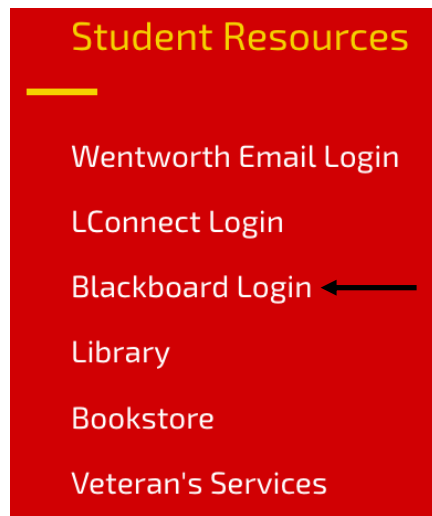

How to Access and Login to Blackboard

Welcome! We are delighted to have you as a member of our community. As part of your academic experience at Wentworth, you will use the Blackboard Learning Management System (LMS) to access course materials and resources, such as your course syllabus, submit assignments and even complete online tests and quizzes. This document provides step by step instructions on how to access and login to Blackboard.

There are two options in which you can access Blackboard. Both options will be discussed below.

Step 1a: Open your preferred web browser and enter the following URL:
<http://www.wit.edu>

You will arrive at the Wentworth Institute of Technology homepage as shown below.

Step 2a: Using the scroll bar on the right side of the WIT homepage, scroll down to the bottom of the page.

Step 3a: From the *Student Resources* section, click the link titled **Blackboard Login**.

You will arrive at the Blackboard Learn login page as shown.