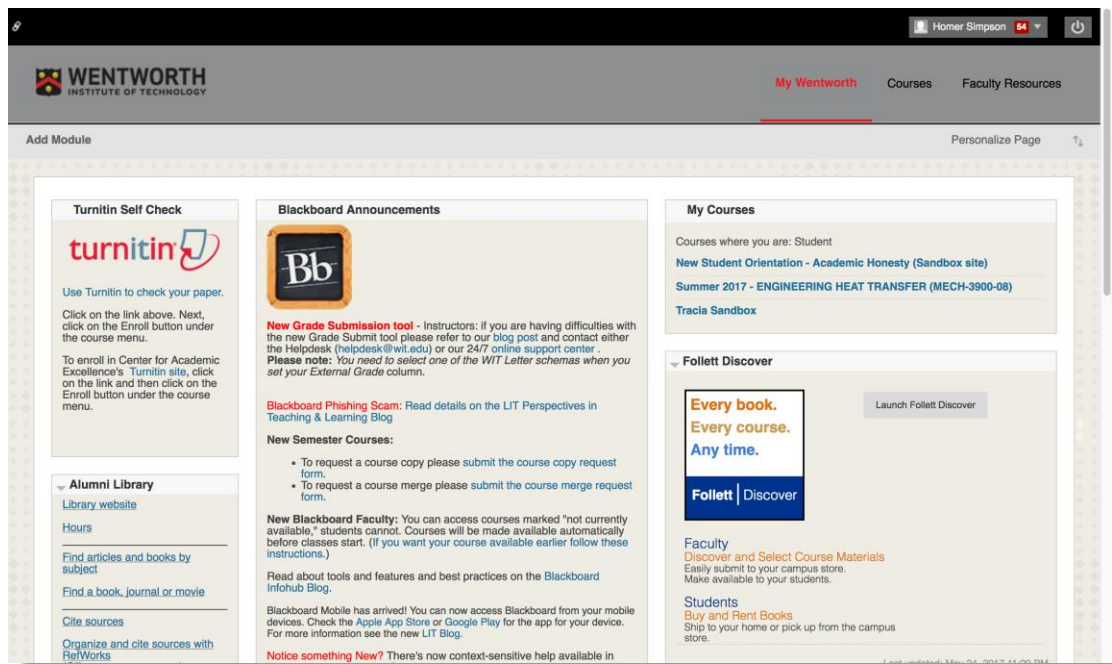

Step 4: To access a course in which you are enrolled, click on the **course title** link from the *My Courses* module as shown.

My Courses

Courses where you are: Student

[New Student Orientation - Academic Honesty \(Sandbox site\)](#)