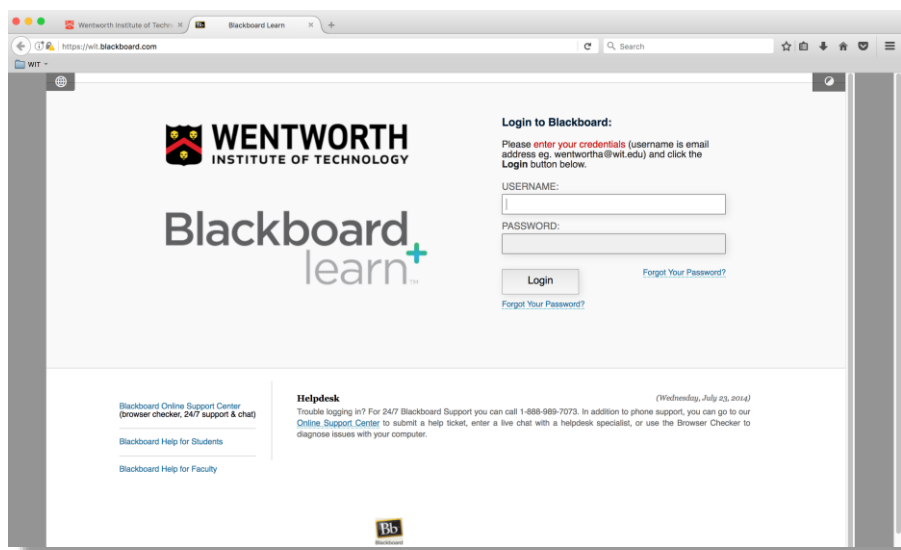

There are two options in which you can access Blackboard. Both options will be discussed below.

Step 1a: Open your preferred web browser and enter the following URL:
<http://www.wit.edu>

You will arrive at the Wentworth Institute of Technology homepage as shown below.

Step 2a: Using the scroll bar on the right side of the WIT homepage, scroll down to the bottom of the page.

Step 3a: From the *Student Resources* section, click the link titled **Blackboard Login**.

You will arrive at the Blackboard Learn login page as shown.

Optionally, Step 1b: Open your preferred web browser and enter the following URL:
<http://bb.wit.edu>

You will arrive at the Blackboard Learn login page as shown.

Step 2: Enter your Wentworth **USERNAME** (your full email address, e.g., wentwortha@wit.edu) and **PASSWORD** in the fields provided.