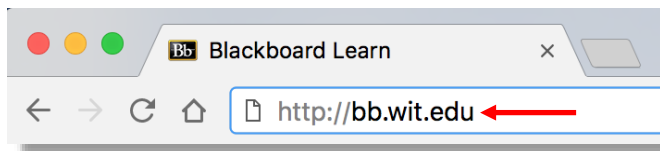

There are two options in which you can access Blackboard. Both options will be discussed below.

Step 1a: Open your preferred web browser and enter the following URL:
<http://www.wit.edu>

You will arrive at the Wentworth Institute of Technology homepage as shown below.

Step 2a: Using the scroll bar on the right side of the WIT homepage, scroll down to the bottom of the page.

Step 3a: From the *Student Resources* section, click the link titled **Blackboard Login**.

You will arrive at the Blackboard Learn login page as shown.

Optionally, Step 1b: Open your preferred web browser and enter the following URL:
<http://bb.wit.edu>

You will arrive at the Blackboard Learn login page as shown.

Step 2: Enter your Wentworth **USERNAME** (your full email address, e.g., wentwortha@wit.edu) and **PASSWORD** in the fields provided.