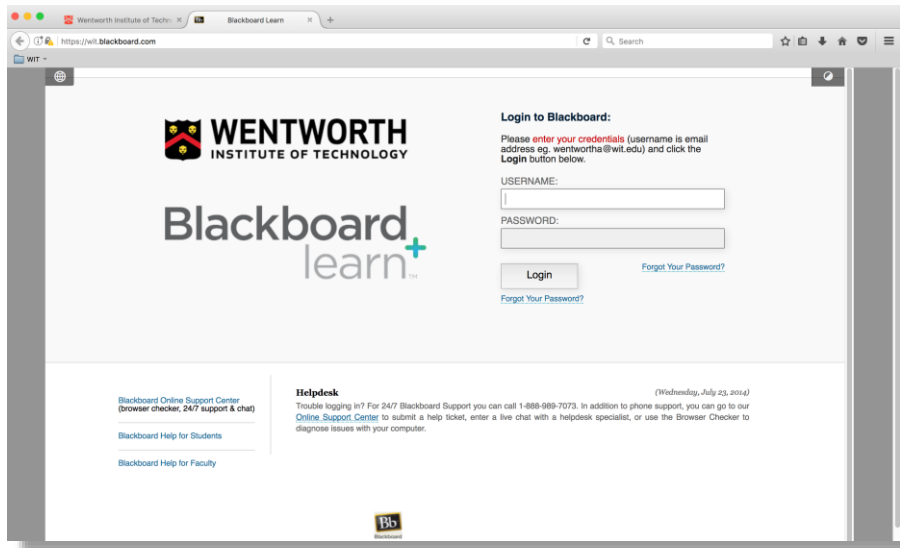

How to Access and Login to Blackboard

Welcome! We are delighted to have you as a member of our community. As part of your academic experience at Wentworth, you will use the Blackboard Learning Management System (LMS) to access course materials and resources, such as your course syllabus, submit assignments and even complete online tests and quizzes. This document provides step by step instructions on how to access and login to Blackboard.

There are two options in which you can access Blackboard. Both options will be discussed below.

Step 1a: Open your preferred web browser and enter the following URL:
<http://www.wit.edu>

You will arrive at the Wentworth Institute of Technology homepage as shown below.

Step 2a: Using the scroll bar on the right side of the WIT homepage, scroll down to the bottom of the page.

Step 3a: From the *Student Resources* section, click the link titled **Blackboard Login**.

You will arrive at the Blackboard Learn login page as shown.