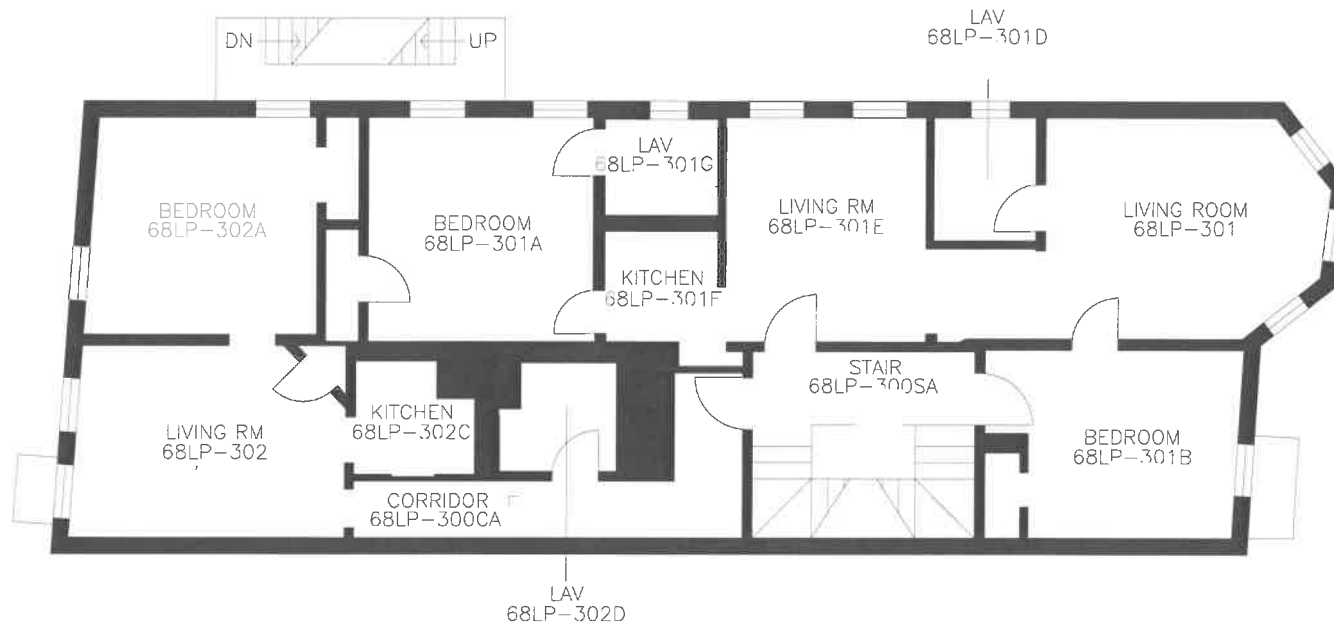

## 68 LOUIS PRANG

68 LOUIS PRANG ST.  
BOSTON, MA 02115

SCALE: SEE GRAPHIC SCALE

FLOOR AREA: 1,654 N.S.F.

YEAR BUILT: 1900

PREFIX #: SECOND FLOOR

68LP

68 LOUIS PRANG

### 68 LOUIS PRANG

68 LOUIS PRANG ST.  
BOSTON, MA 02115

SCALE: SEE GRAPHIC SCALE

FLOOR AREA: 1,654 N.S.F.

YEAR BUILT: 1900

PREFIX #: THIRD FLOOR

68LP

68 LOUIS PRANG

101	Studio
102	Double
103	Double
201A	Double
201B	Double
202	Double
301A	Double
301B	Double
302	Double
401A	Double
401B	Double
402	Double