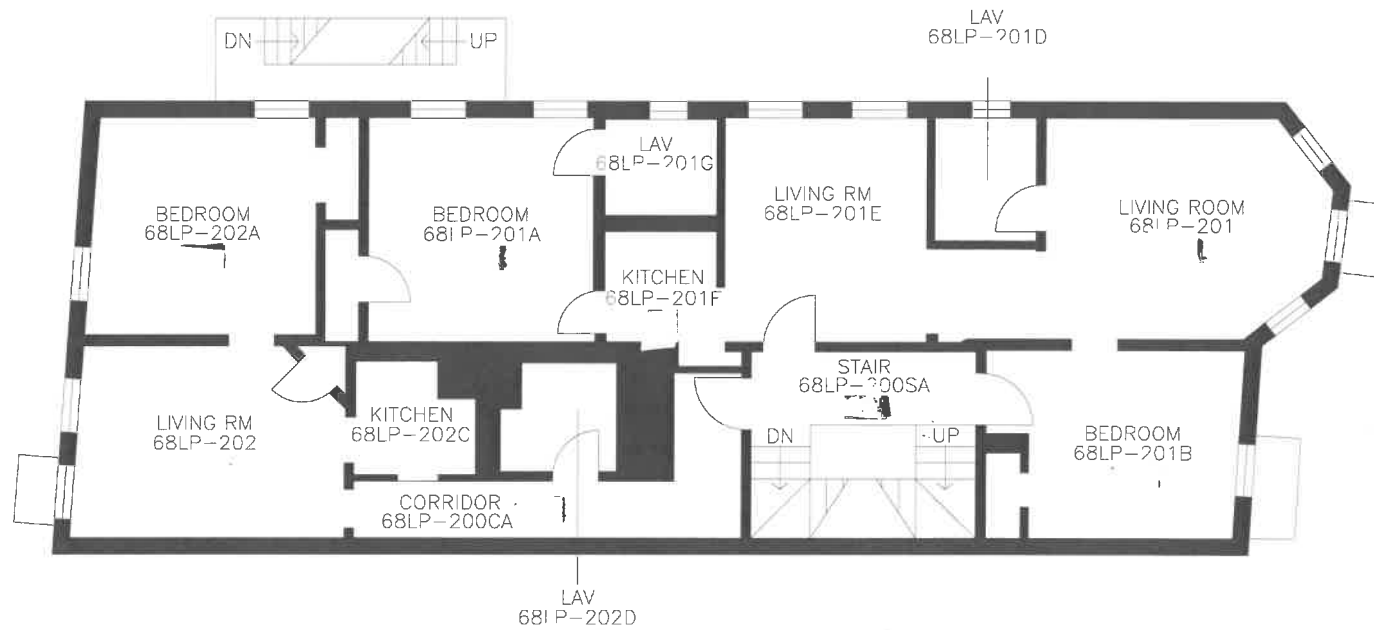

**68 LOUIS PRANG**

68 LOUIS PRANG ST.  
BOSTON, MA 02115

SCALE: SEE GRAPHIC SCALE

FLOOR AREA: 1,657 N.S.F.

YEAR BUILT: 1900

PREFIX #:

68LP

**FIRST FLOOR**

## 68 LOUIS PRANG

68 LOUIS PRANG ST.  
BOSTON, MA 02115

SCALE: SEE GRAPHIC SCALE

FLOOR AREA: 1,654 N.S.F.

YEAR BUILT: 1900

PREFIX #: SECOND FLOOR

68LP

68 LOUIS PRANG

### 68 LOUIS PRANG

68 LOUIS PRANG ST.  
BOSTON, MA 02115

SCALE: SEE GRAPHIC SCALE

FLOOR AREA: 1,654 N.S.F.

YEAR BUILT: 1900

PREFIX #: THIRD FLOOR

68LP

68 LOUIS PRANG

101	Studio
102	Double
103	Double
201A	Double
201B	Double
202	Double
301A	Double
301B	Double
302	Double
401A	Double
401B	Double
402	Double