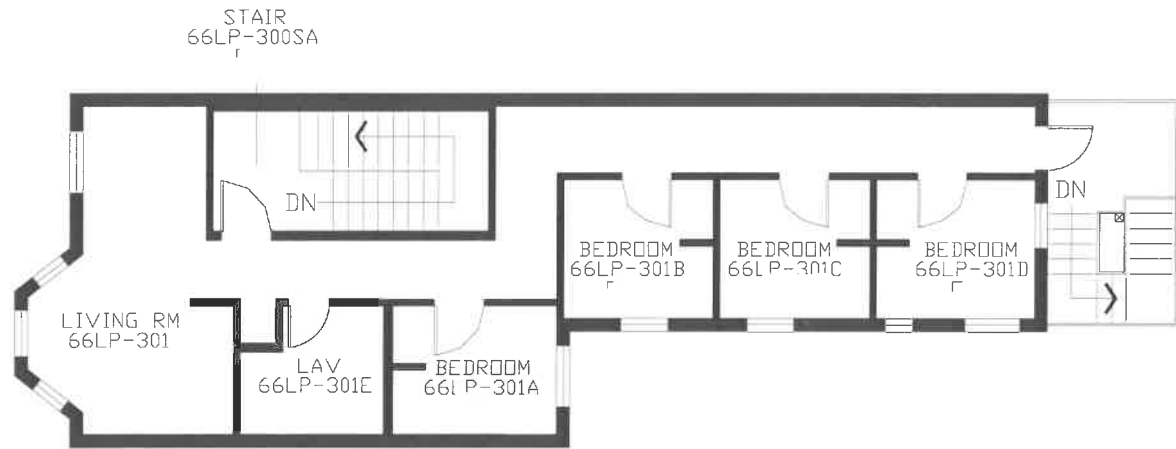

66 LOUIS PRANG

66 LOUIS PRANG ST.
BOSTON, MA 02115

SCALE: SEE GRAPHIC SCALE

FLOOR AREA: 870 N.S.F.

YEAR BUILT: 1900

FIRST FLOOR

PREFIX #:

66LP

66 LOUIS PRANG

STAIR
66LP-200SA

66 LOUIS PRANG

66 LOUIS PRANG ST.
BOSTON, MA 02115

SCALE: SEE GRAPHIC SCALE

FLOOR AREA: 897 N.S.F.

YEAR BUILT: 1900

SECOND FLOOR

PREFIX #:

66LP

66 LOUIS PRANG

66 LOUIS PRANG

66 LOUIS PRANG ST.
BOSTON, MA 02115

SCALE:	SEE GRAPHIC SCALE
FLOOR AREA:	900 N.S.F.
YEAR BUILT:	1900

THIRD FLOOR

PREFIX #: 66LP 66 LOUIS PRANG