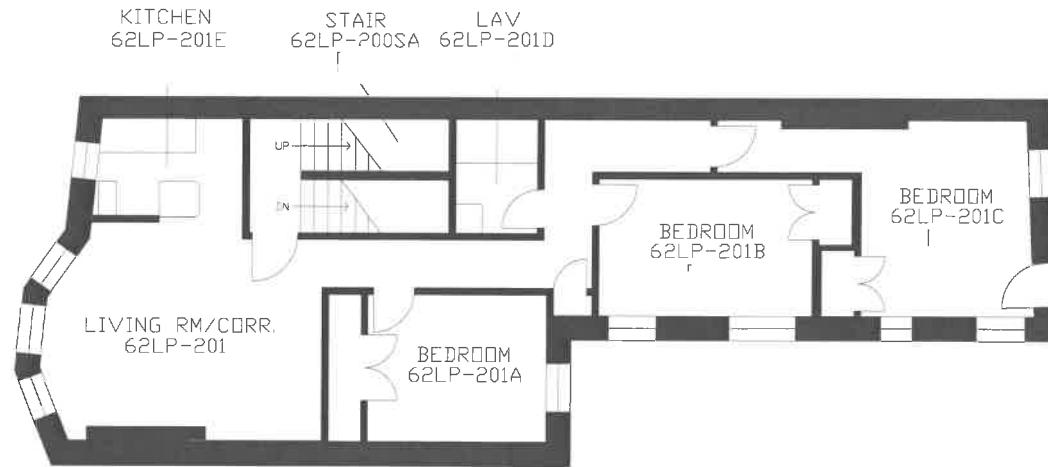

62 LOUIS PRANG

62 LOUIS PRANG ST.
BOSTON, MA 02115

SCALE: SEE GRAPHIC SCALE

FLOOR AREA: 848 N.S.F.

YEAR BUILT: 1900

FIRST FLOOR

PREFIX #: 62LP 62 LOUIS PRANG

62 LOUIS PRANG

62 LOUIS PRANG ST.
BOSTON, MA 02115

SCALE:	SEE GRAPHIC SCALE
FLOOR AREA:	855 N.S.F.
YEAR BUILT:	1900

SECOND FLOOR

PREFIX #: 62LP 62 LOUIS PRANG

4	_____
3	_____
2	_____
1	_____
6	_____

62 LOUIS PRANG

62 LOUIS PRANG ST.
BOSTON, MA 02115

SCALE: SEE GRAPHIC SCALE

FLOOR AREA: 865 N.S.F.

YEAR BUILT: 1900

THIRD FLOOR

PREFIX #:

62LP

62 LOUIS PRANG

62 LOUIS PRANG

62 LOUIS PRANG ST.
BOSTON, MA 02115

SCALE: SEE GRAPHIC SCALE

FLOOR AREA: 434 N.S.F.

YEAR BUILT: 1900

FOURTH FLOOR

PREFIX #:

62LP

62 LOUIS PRANG