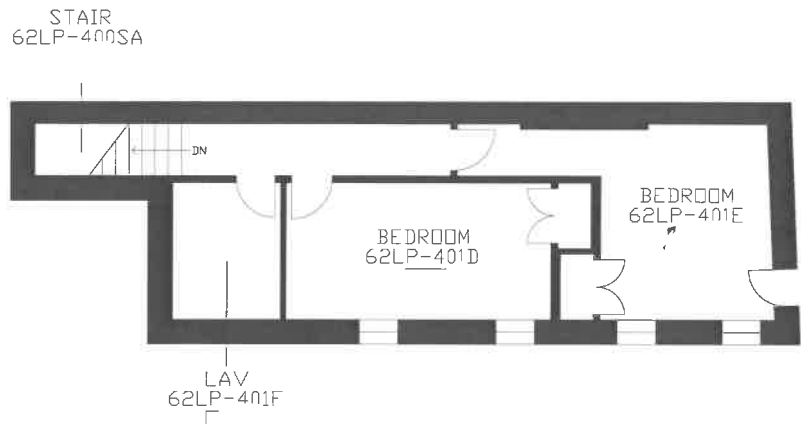

SCALE: SEE GRAPHIC SCALE

FLOOR AREA: 865 N.S.F.

YEAR BUILT: 1900

THIRD FLOOR

PREFIX #:

62LP

62 LOUIS PRANG

62 LOUIS PRANG