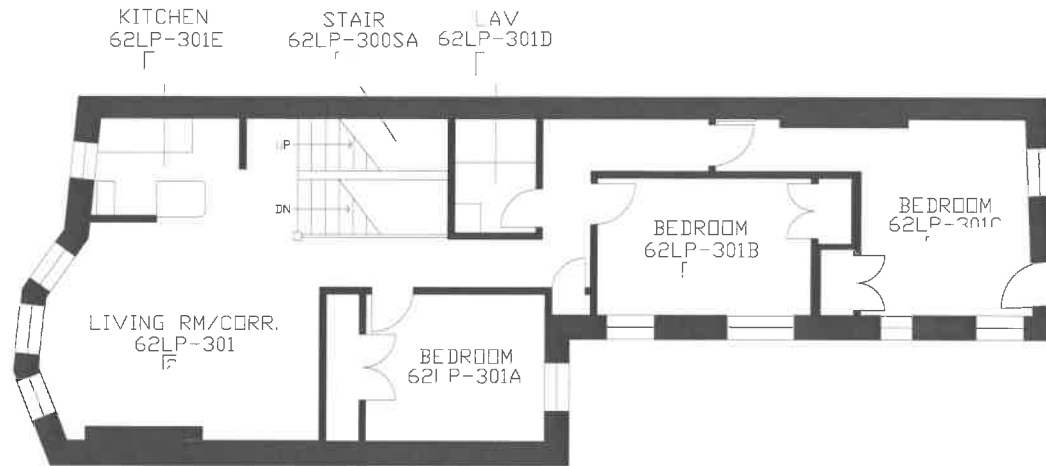

62 LOUIS PRANG ST.
BOSTON, MA 02115

SCALE:	SEE GRAPHIC SCALE
FLOOR AREA:	855 N.S.F.
YEAR BUILT:	1900

SECOND FLOOR

PREFIX #: 62LP 62 LOUIS PRANG

4	_____
3	_____
2	_____
1	_____
6	_____

62 LOUIS PRANG

62 LOUIS PRANG ST.
BOSTON, MA 02115

SCALE: SEE GRAPHIC SCALE

FLOOR AREA: 865 N.S.F.

YEAR BUILT: 1900

THIRD FLOOR

PREFIX #:

62LP

62 LOUIS PRANG

62 LOUIS PRANG