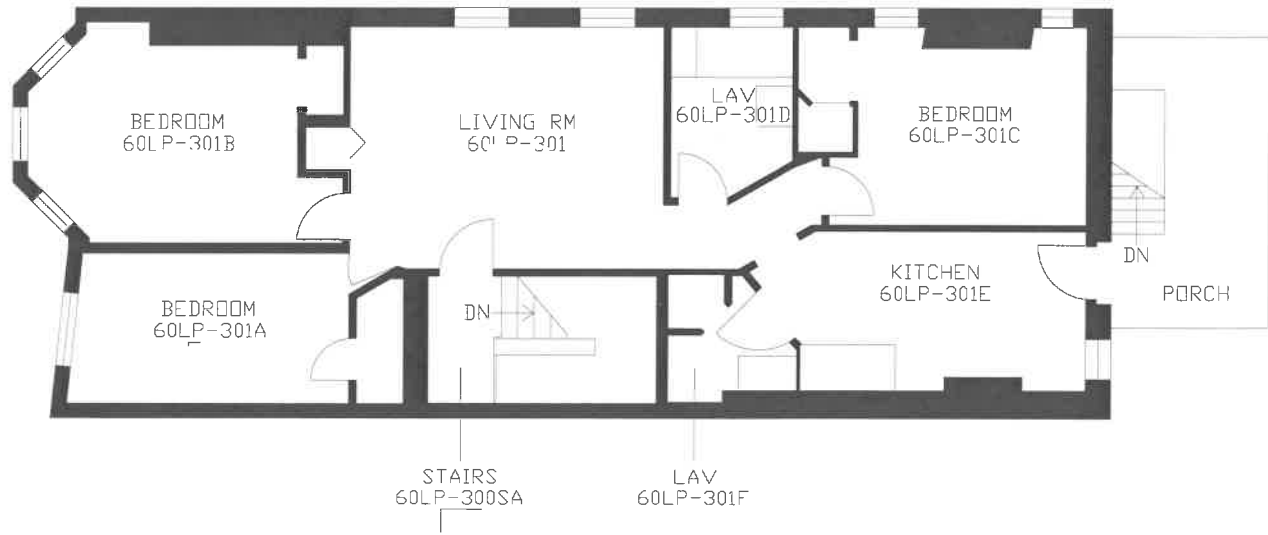

60 LOUIS PRANG

60 LOUIS PRANG
BOSTON, MA 02115

SCALE: SEE GRAPHIC SCALE

FLOOR AREA: 1,295 N.S.F.

YEAR BUILT: 1900

FIRST FLOOR

PREFIX #: 60LP 60 LOUIS PRANG

60 LOUIS PRANG

60 LOUIS PRANG
BOSTON, MA 02115

SCALE:	SEE GRAPHIC SCALE
FLOOR AREA:	1,300 N.S.F.
YEAR BUILT:	1900

PREFIX #:	60LP	60 LOUIS PRANG
-----------	------	----------------

	3
	2
	1
	0

60 LOUIS PRANG

60 LOUIS PRANG
BOSTON, MA 02115

SCALE:	SEE GRAPHIC SCALE
FLOOR AREA:	1,302 N.S.F.
YEAR BUILT:	1900

THIRD FLOOR	
PREFIX #:	60LP
60 LOUIS PRANG	

	3	
	2	
	1	
	G	

101A	Double	
101B	Single	
101C	Single	
201A	Single	
201B	Double	
201C	Single	
301A	Single	
301B	Double	
301C	Single	