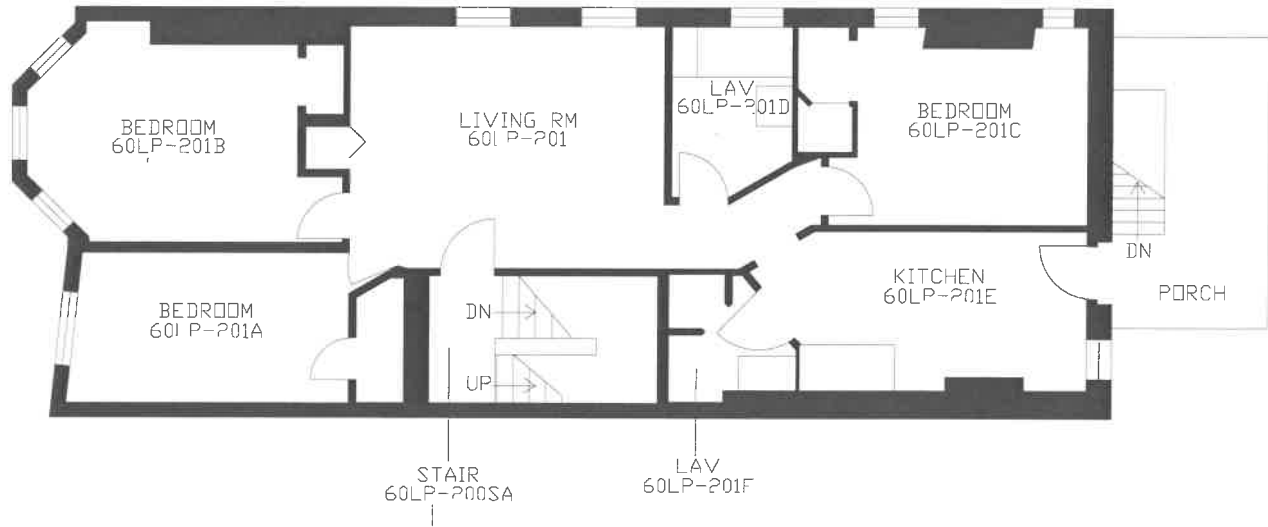

60 LOUIS PRANG

60 LOUIS PRANG
BOSTON, MA 02115

SCALE: SEE GRAPHIC SCALE

FLOOR AREA: 1,295 N.S.F.

YEAR BUILT: 1900

FIRST FLOOR

PREFIX #: 60LP 60 LOUIS PRANG

60 LOUIS PRANG

60 LOUIS PRANG
BOSTON, MA 02115

SCALE:	SEE GRAPHIC SCALE
FLOOR AREA:	1,300 N.S.F.
YEAR BUILT:	1900

PREFIX #:	60LP	60 LOUIS PRANG
-----------	------	----------------

	3
	2
	1
	0

60 LOUIS PRANG

60 LOUIS PRANG
BOSTON, MA 02115

SCALE:	SEE GRAPHIC SCALE
FLOOR AREA:	1,302 N.S.F.
YEAR BUILT:	1900

THIRD FLOOR	
PREFIX #:	60LP
60 LOUIS PRANG	

	3	
	2	
	1	
	G	

101A	Double	
101B	Single	
101C	Single	
201A	Single	
201B	Double	
201C	Single	
301A	Single	
301B	Double	
301C	Single	