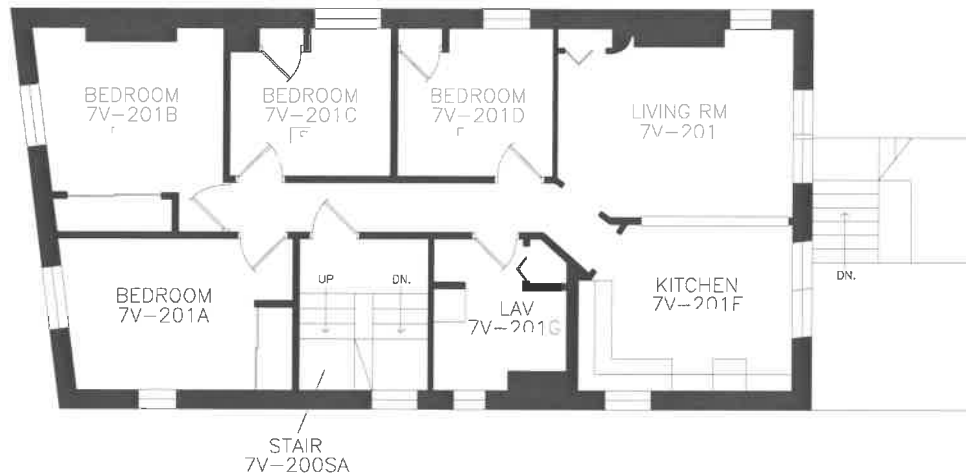

7 VANCOUVER

7 VANCOUVER ST.
BOSTON, MA 02115

SCALE: SEE GRAPHIC SCALE

FLOOR AREA: 908 N.S.F.

YEAR BUILT: 1900

FIRST FLOOR

PREFIX #:

7V

7 VANCOUVER

7 VANCOUVER

7 VANCOUVER ST.
BOSTON, MA 02115

SCALE: SEE GRAPHIC SCALE

FLOOR AREA: 907 N.S.F.

YEAR BUILT: 1900

SECOND FLOOR

PREFIX #:

7V

7 VANCOUVER

7 VANCOUVER

7 VANCOUVER ST.
BOSTON, MA 02115

SCALE: SEE GRAPHIC SCALE

FLOOR AREA: 907 N.S.F.

YEAR BUILT: 1900

THIRD FLOOR