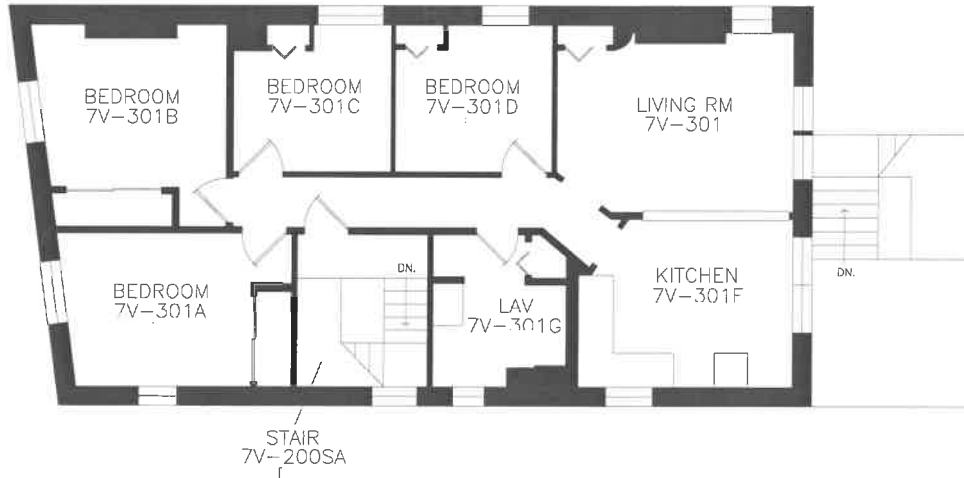

7 VANCOUVER

7 VANCOUVER ST.
BOSTON, MA 02115

SCALE: SEE GRAPHIC SCALE

FLOOR AREA: 908 N.S.F.

YEAR BUILT: 1900

FIRST FLOOR

PREFIX #:

7V

7 VANCOUVER

7 VANCOUVER

7 VANCOUVER ST.
BOSTON, MA 02115

SCALE: SEE GRAPHIC SCALE

FLOOR AREA: 907 N.S.F.

YEAR BUILT: 1900

SECOND FLOOR

PREFIX #:

7V

7 VANCOUVER

7 VANCOUVER

7 VANCOUVER ST.
BOSTON, MA 02115

SCALE: SEE GRAPHIC SCALE

FLOOR AREA: 907 N.S.F.

YEAR BUILT: 1900

THIRD FLOOR