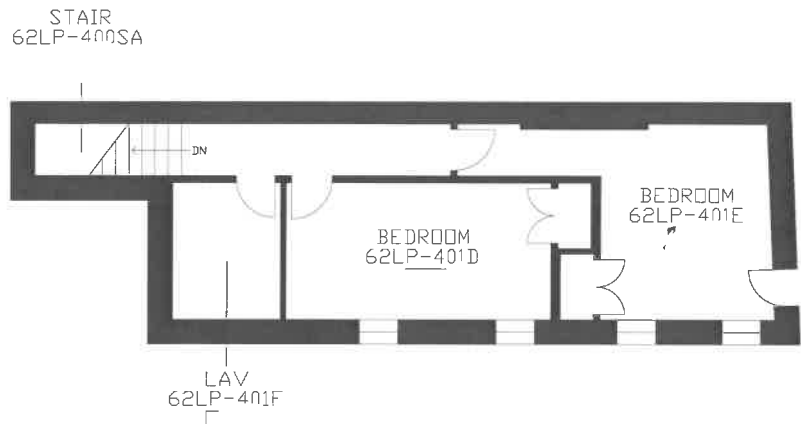

SCALE: SEE GRAPHIC SCALE

FLOOR AREA: 865 N.S.F.

YEAR BUILT: 1900

**THIRD FLOOR**

PREFIX #:

62LP

62 LOUIS PRANG

62 LOUIS PRANG