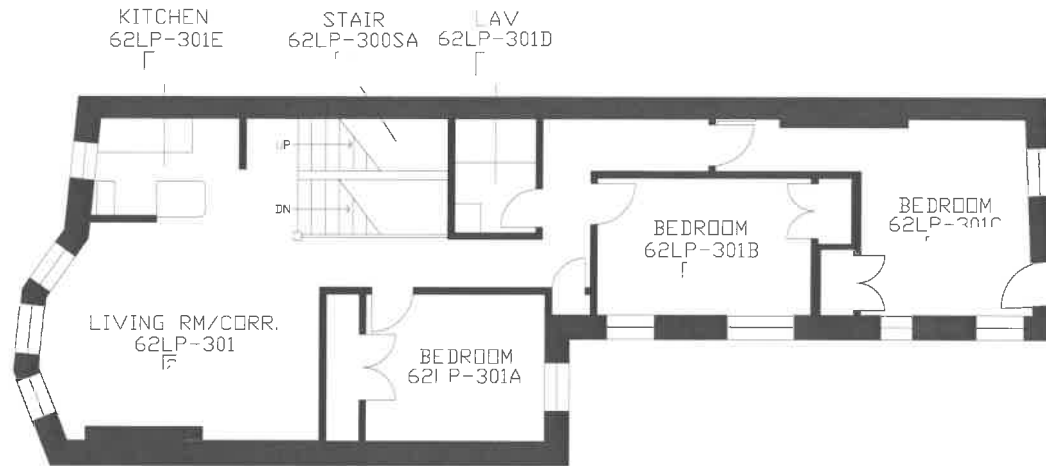

SCALE:	SEE GRAPHIC SCALE
FLOOR AREA:	855 N.S.F.
YEAR BUILT:	1900

**SECOND FLOOR**

PREFIX #: 62LP 62 LOUIS PRANG

4	_____
3	_____
2	_____
1	_____
6	_____

**62 LOUIS PRANG**

62 LOUIS PRANG ST.  
BOSTON, MA 02115

SCALE: SEE GRAPHIC SCALE

FLOOR AREA: 865 N.S.F.

YEAR BUILT: 1900

**THIRD FLOOR**

PREFIX #:

62LP

62 LOUIS PRANG

62 LOUIS PRANG