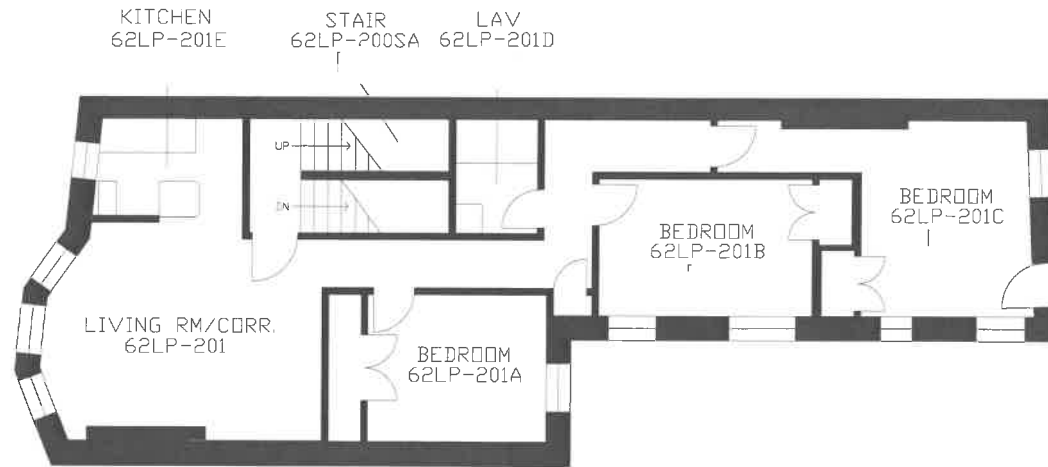

**62 LOUIS PRANG**

62 LOUIS PRANG ST.  
BOSTON, MA 02115

SCALE: SEE GRAPHIC SCALE  
 FLOOR AREA: 848 N.S.F.  
 YEAR BUILT: 1900

FIRST FLOOR  
 PREFIX #: 62LP 62 LOUIS PRANG

**62 LOUIS PRANG**

62 LOUIS PRANG ST.  
BOSTON, MA 02115

SCALE:	SEE GRAPHIC SCALE
FLOOR AREA:	855 N.S.F.
YEAR BUILT:	1900

**SECOND FLOOR**

PREFIX #: 62LP 62 LOUIS PRANG

4	_____
3	_____
2	_____
1	_____
6	_____

**62 LOUIS PRANG**

62 LOUIS PRANG ST.  
BOSTON, MA 02115

SCALE: SEE GRAPHIC SCALE

FLOOR AREA: 865 N.S.F.

YEAR BUILT: 1900

**THIRD FLOOR**

PREFIX #:

62LP

62 LOUIS PRANG

62 LOUIS PRANG

62 LOUIS PRANG ST.  
BOSTON, MA 02115

SCALE: SEE GRAPHIC SCALE

FLOOR AREA: 434 N.S.F.

YEAR BUILT: 1900

FOURTH FLOOR

PREFIX #:

62LP

62 LOUIS PRANG