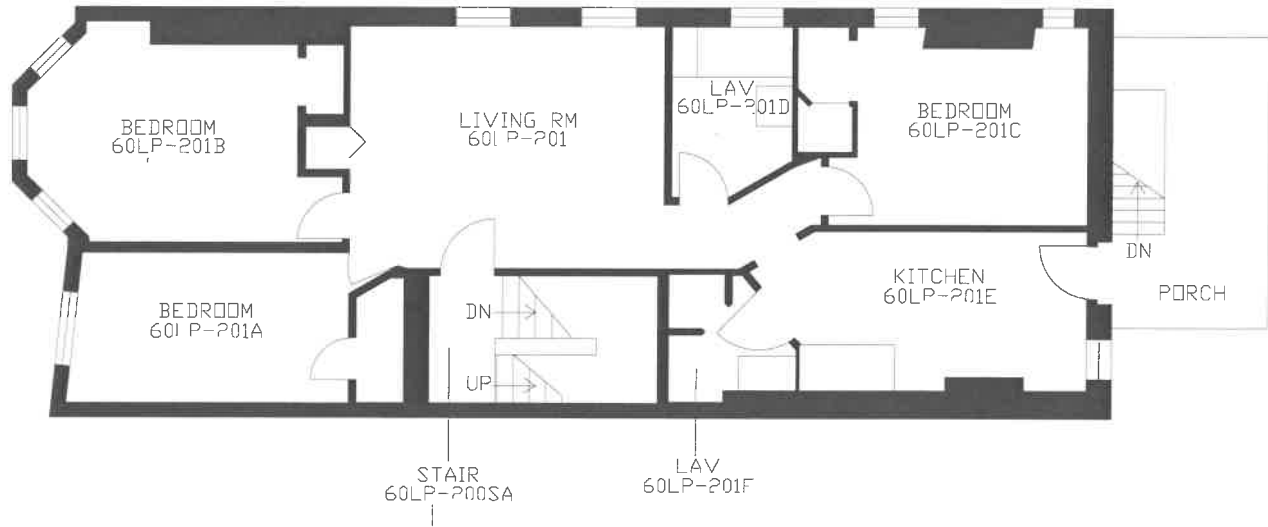

60 LOUIS PRANG

60 LOUIS PRANG
BOSTON, MA 02115

SCALE:	SEE GRAPHIC SCALE
FLOOR AREA:	1,295 N.S.F.
YEAR BUILT:	1900

PREFIX #:	60LP	FIRST FLOOR
	60 LOUIS PRANG	

	3	
	2	
	1	
	6	

60 LOUIS PRANG

60 LOUIS PRANG
BOSTON, MA 02115

SCALE:	SEE GRAPHIC SCALE
FLOOR AREA:	1,300 N.S.F.
YEAR BUILT:	1900

PREFIX #:	60LP	60 LOUIS PRANG
-----------	------	----------------

	3
	2
	1
	0

60 LOUIS PRANG

60 LOUIS PRANG
BOSTON, MA 02115

SCALE:	SEE GRAPHIC SCALE
FLOOR AREA:	1,302 N.S.F.
YEAR BUILT:	1900

THIRD FLOOR

PREFIX #:	60LP	60 LOUIS PRANG
-----------	------	----------------

	3
	2
	1
	G

101A	Double	Resident Assistant
101B	Single	
101C	Single	
201A	Single	
201B	Double	
201C	Single	
301A	Single	
301B	Double	
301C	Single	