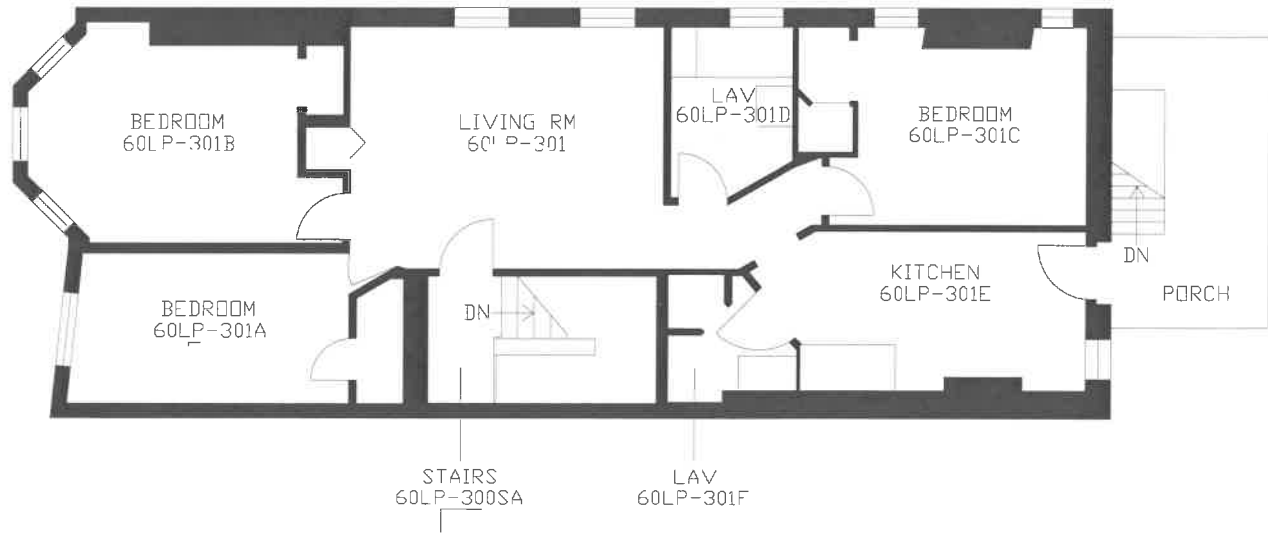

60 LOUIS PRANG

60 LOUIS PRANG
BOSTON, MA 02115

SCALE:	SEE GRAPHIC SCALE
FLOOR AREA:	1,295 N.S.F.
YEAR BUILT:	1900

PREFIX #:	60LP	FIRST FLOOR
	60 LOUIS PRANG	

	3	
	2	
	1	
	6	

60 LOUIS PRANG

60 LOUIS PRANG
BOSTON, MA 02115

SCALE:	SEE GRAPHIC SCALE
FLOOR AREA:	1,300 N.S.F.
YEAR BUILT:	1900

PREFIX #:	60LP	60 LOUIS PRANG
-----------	------	----------------

	3
	2
	1
	0

60 LOUIS PRANG

60 LOUIS PRANG
BOSTON, MA 02115

SCALE:	SEE GRAPHIC SCALE
FLOOR AREA:	1,302 N.S.F.
YEAR BUILT:	1900

THIRD FLOOR

PREFIX #:	60LP	60 LOUIS PRANG
-----------	------	----------------

	3
	2
	1
	G

101A	Double	Resident Assistant
101B	Single	
101C	Single	
201A	Single	
201B	Double	
201C	Single	
301A	Single	
301B	Double	
301C	Single	