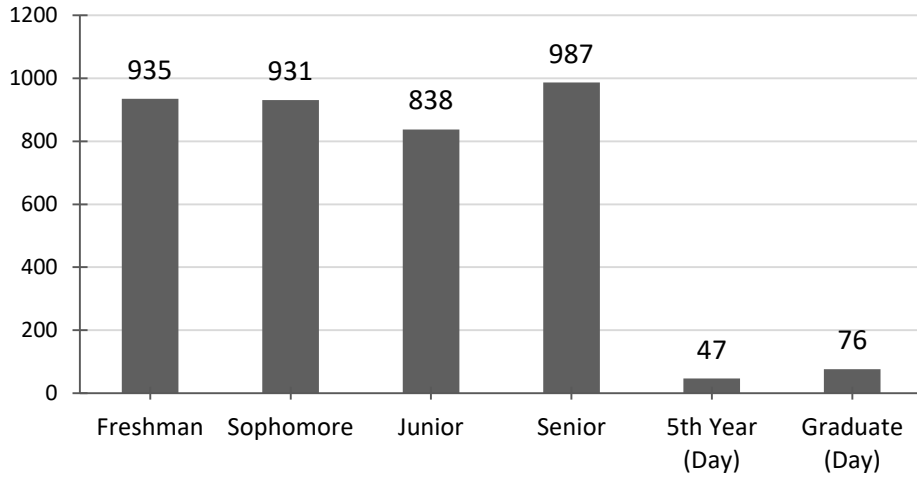

Total Day Students

Total CPCE Students

Total Students on Co-op

Colleges of the Fenway

**Total Institute Headcount by Class and Gender**

## Total Headcount

Class	Female	Male	Unknown	Total
1st Year (CPCE)	3	44	9	56
2nd Year (CPCE)	3	42	4	49
3rd Year (CPCE)	7	42	4	53
4th Year (CPCE)	10	44	2	56
5th Year (CPCE)	8	41	1	50
6th Year (CPCE)	13	38	3	54
Graduate (CPCE)	29	90	1	120
Freshman	186	749	0	935
Sophomore	199	732	0	931
Junior	168	670	0	838
Senior	200	787	0	987
5th Year (Day)	6	41	0	47
Graduate (Day)	34	42	0	76
Special	15	16	1	32
<b>Total</b>	<b>881</b>	<b>3378</b>	<b>25</b>	<b>4284</b>