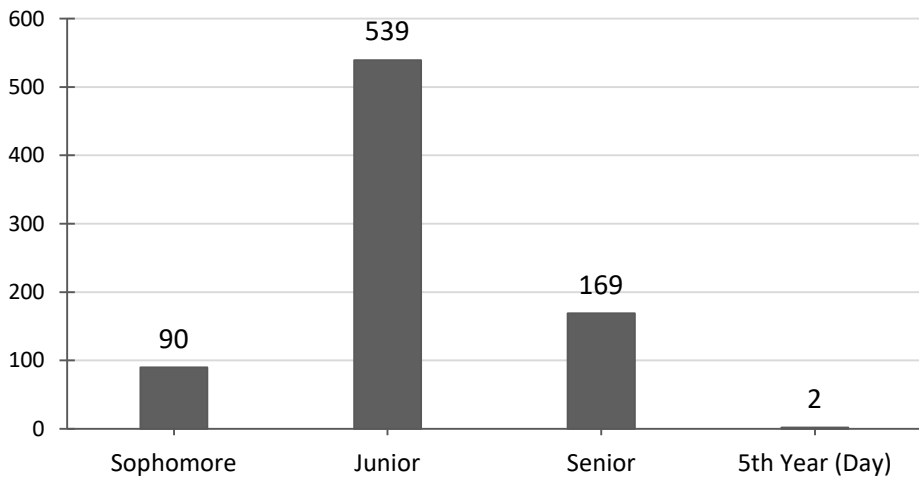

Total Day Students

Total CPCE Students

Total Students on Co-op

Colleges of the Fenway

**Total Institute Headcount by Class and Gender**

## Total Headcount

Class	Female	Male	Unknown	Total
1st Year (CPCE)	3	44	9	56
2nd Year (CPCE)	3	42	4	49
3rd Year (CPCE)	7	42	4	53
4th Year (CPCE)	10	44	2	56
5th Year (CPCE)	8	41	1	50
6th Year (CPCE)	13	38	3	54
Graduate (CPCE)	29	90	1	120
Freshman	186	749	0	935
Sophomore	199	732	0	931
Junior	168	670	0	838
Senior	200	787	0	987
5th Year (Day)	6	41	0	47
Graduate (Day)	34	42	0	76
Special	15	16	1	32
<b>Total</b>	<b>881</b>	<b>3378</b>	<b>25</b>	<b>4284</b>