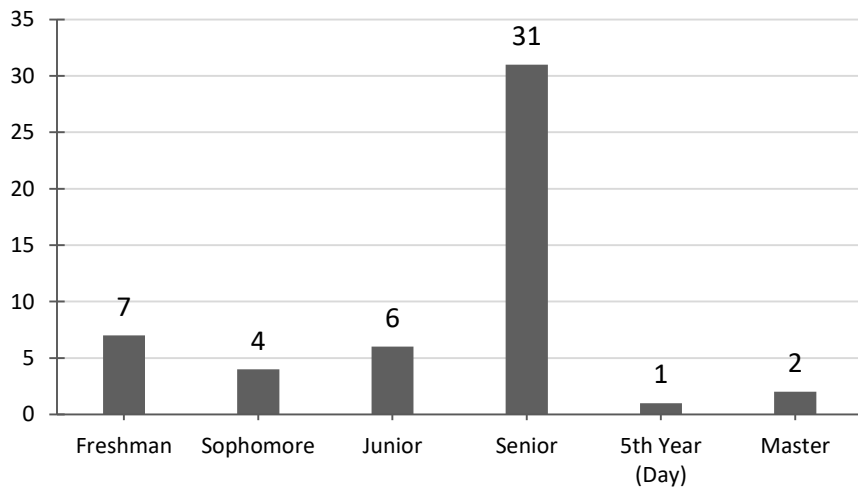

Total Day Student Headcount

Full-Time Day Students

Part-Time Day Students

Day Students on Co-op

Day Headcount by Class and Gender

Total Headcount

Class	Female	Male	Unknown	Total
Freshman	186	749	0	935
Sophomore	199	732	0	931
Junior	168	670	0	838
Senior	200	787	0	987
5th Year (Day)	6	41	0	47
Master	34	42	0	76
Special	15	16	1	32
Total	808	3037	1	3846

Part-Time

Class	Female	Male	Unknown	Total
Freshman	0	7	0	7
Sophomore	3	1	0	4
Junior	0	6	0	6
Senior	1	30	0	31
5th Year (Day)	0	1	0	1
Master	1	1	0	2
Special	13	16	1	30
Total	18	62	1	81

Full-Time

Class	Female	Male	Unknown	Total
Freshman	186	742	0	928
Sophomore	160	675	0	835
Junior	72	215	0	287
Senior	159	621	0	780
5th Year (Day)	6	38	0	44
Master	33	41	0	74
Special	2	0	0	2
Total	618	2332	0	2950