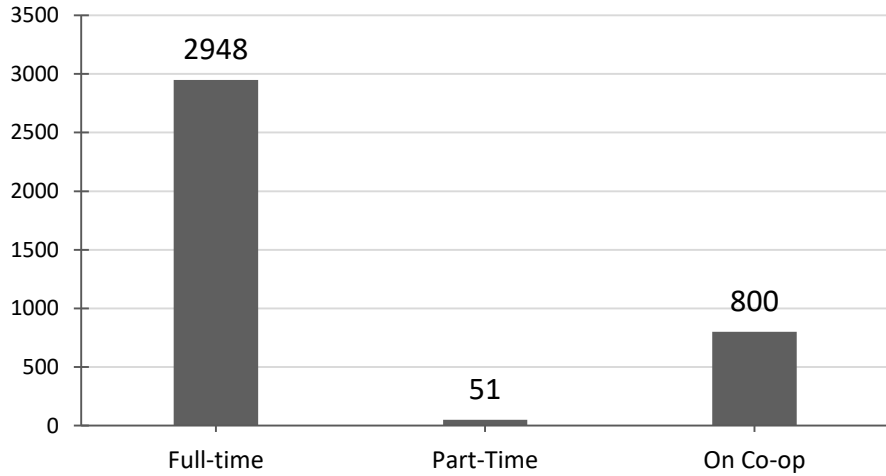

Total Day Student Headcount

Full-Time Day Students

Part-Time Day Students

Day Students on Co-op

Day Headcount by Class and Gender

Total Headcount

Class	Female	Male	Unknown	Total
Freshman	186	749	0	935
Sophomore	199	732	0	931
Junior	168	670	0	838
Senior	200	787	0	987
5th Year (Day)	6	41	0	47
Master	34	42	0	76
Special	15	16	1	32
Total	808	3037	1	3846

Part-Time

Class	Female	Male	Unknown	Total
Freshman	0	7	0	7
Sophomore	3	1	0	4
Junior	0	6	0	6
Senior	1	30	0	31
5th Year (Day)	0	1	0	1
Master	1	1	0	2
Special	13	16	1	30
Total	18	62	1	81

Full-Time

Class	Female	Male	Unknown	Total
Freshman	186	742	0	928
Sophomore	160	675	0	835
Junior	72	215	0	287
Senior	159	621	0	780
5th Year (Day)	6	38	0	44
Master	33	41	0	74
Special	2	0	0	2
Total	618	2332	0	2950