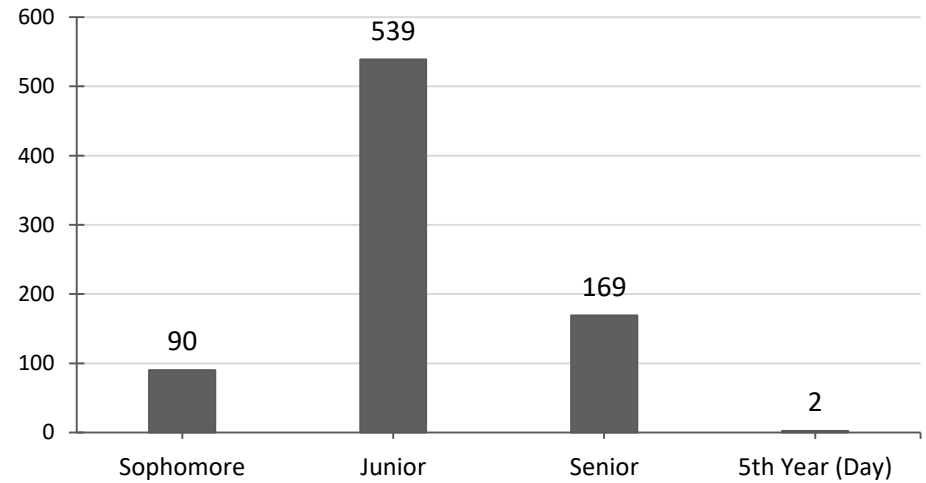

Total Day Student Headcount

Full-Time Day Students

Part-Time Day Students

Day Students on Co-op

Day Headcount by Class and Gender

Total Headcount

Class	Female	Male	Unknown	Total
Freshman	186	749	0	935
Sophomore	199	732	0	931
Junior	168	670	0	838
Senior	200	787	0	987
5th Year (Day)	6	41	0	47
Master	34	42	0	76
Special	15	16	1	32
Total	808	3037	1	3846

Part-Time

Class	Female	Male	Unknown	Total
Freshman	0	7	0	7
Sophomore	3	1	0	4
Junior	0	6	0	6
Senior	1	30	0	31
5th Year (Day)	0	1	0	1
Master	1	1	0	2
Special	13	16	1	30
Total	18	62	1	81

Full-Time

Class	Female	Male	Unknown	Total
Freshman	186	742	0	928
Sophomore	160	675	0	835
Junior	72	215	0	287
Senior	159	621	0	780
5th Year (Day)	6	38	0	44
Master	33	41	0	74
Special	2	0	0	2
Total	618	2332	0	2950