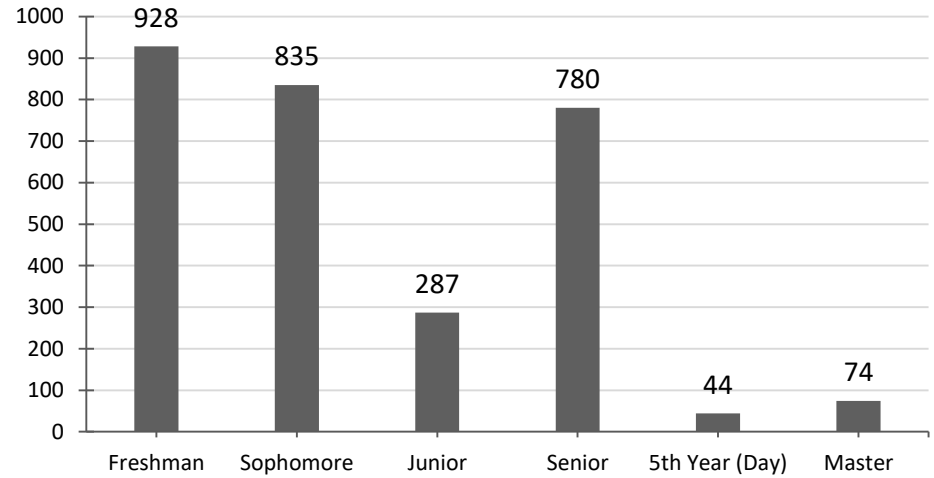

Total Day Student Headcount

Full-Time Day Students

Part-Time Day Students

Day Students on Co-op

Day Headcount by Class and Gender

Total Headcount

Class	Female	Male	Unknown	Total
Freshman	186	749	0	935
Sophomore	199	732	0	931
Junior	168	670	0	838
Senior	200	787	0	987
5th Year (Day)	6	41	0	47
Master	34	42	0	76
Special	15	16	1	32
Total	808	3037	1	3846

Part-Time

Class	Female	Male	Unknown	Total
Freshman	0	7	0	7
Sophomore	3	1	0	4
Junior	0	6	0	6
Senior	1	30	0	31
5th Year (Day)	0	1	0	1
Master	1	1	0	2
Special	13	16	1	30
Total	18	62	1	81

Full-Time

Class	Female	Male	Unknown	Total
Freshman	186	742	0	928
Sophomore	160	675	0	835
Junior	72	215	0	287
Senior	159	621	0	780
5th Year (Day)	6	38	0	44
Master	33	41	0	74
Special	2	0	0	2
Total	618	2332	0	2950