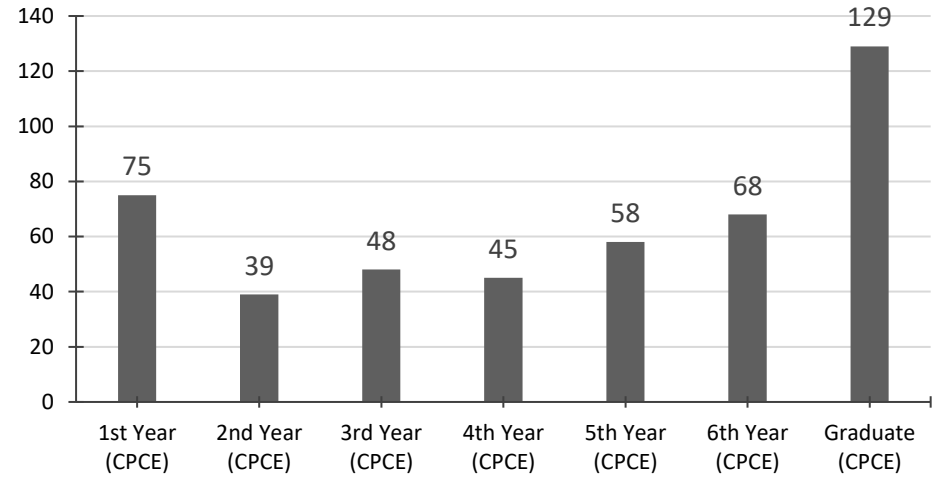

**Total Institute Headcount by Class**

**Total Day Students**

**Total CPCE Students**

**Total Students on Co-op**

**Colleges of the Fenway**

**Total Institute Headcount by Class and Gender**
**Total Students**

Class	Female	Male	Unknown	Total
1st Year (CPCE)	4	54	17	<b>75</b>
2nd Year (CPCE)	4	32	3	<b>39</b>
3rd Year (CPCE)	5	39	4	<b>48</b>
4th Year (CPCE)	7	34	4	<b>45</b>
5th Year (CPCE)	13	43	2	<b>58</b>
6th Year (CPCE)	15	49	4	<b>68</b>
Graduate (CPCE)	28	95	6	<b>129</b>
Freshman	260	1022	-	<b>1282</b>
Sophomore	185	702	-	<b>887</b>
Junior	180	690	-	<b>870</b>
Senior	156	699	-	<b>855</b>
5th Year (Day)	3	33	-	<b>36</b>
Graduate (Day)	36	42	-	<b>78</b>
Special	25	20	5	<b>50</b>
<b>Total</b>	<b>921</b>	<b>3554</b>	<b>45</b>	<b>4520</b>