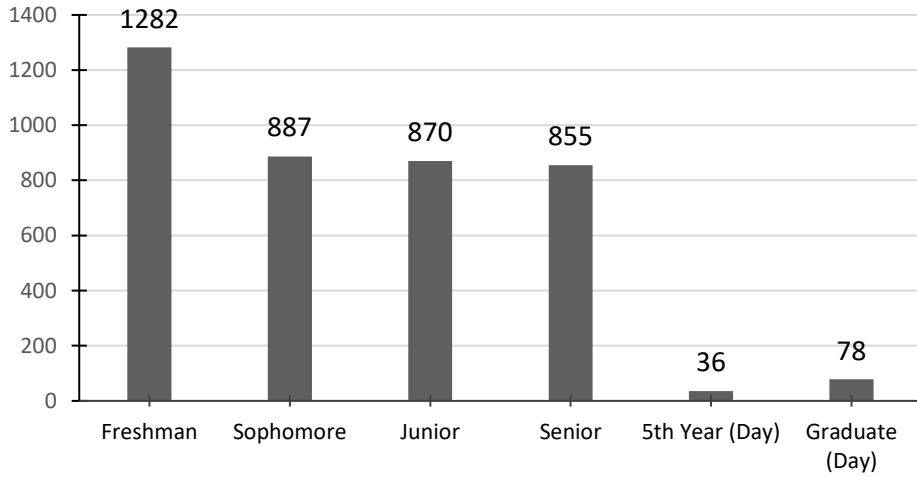

**Total Institute Headcount by Class**

**Total Day Students**

**Total CPCE Students**

**Total Students on Co-op**

**Colleges of the Fenway**

**Total Institute Headcount by Class and Gender**
**Total Students**

Class	Female	Male	Unknown	Total
1st Year (CPCE)	4	54	17	<b>75</b>
2nd Year (CPCE)	4	32	3	<b>39</b>
3rd Year (CPCE)	5	39	4	<b>48</b>
4th Year (CPCE)	7	34	4	<b>45</b>
5th Year (CPCE)	13	43	2	<b>58</b>
6th Year (CPCE)	15	49	4	<b>68</b>
Graduate (CPCE)	28	95	6	<b>129</b>
Freshman	260	1022	-	<b>1282</b>
Sophomore	185	702	-	<b>887</b>
Junior	180	690	-	<b>870</b>
Senior	156	699	-	<b>855</b>
5th Year (Day)	3	33	-	<b>36</b>
Graduate (Day)	36	42	-	<b>78</b>
Special	25	20	5	<b>50</b>
<b>Total</b>	<b>921</b>	<b>3554</b>	<b>45</b>	<b>4520</b>