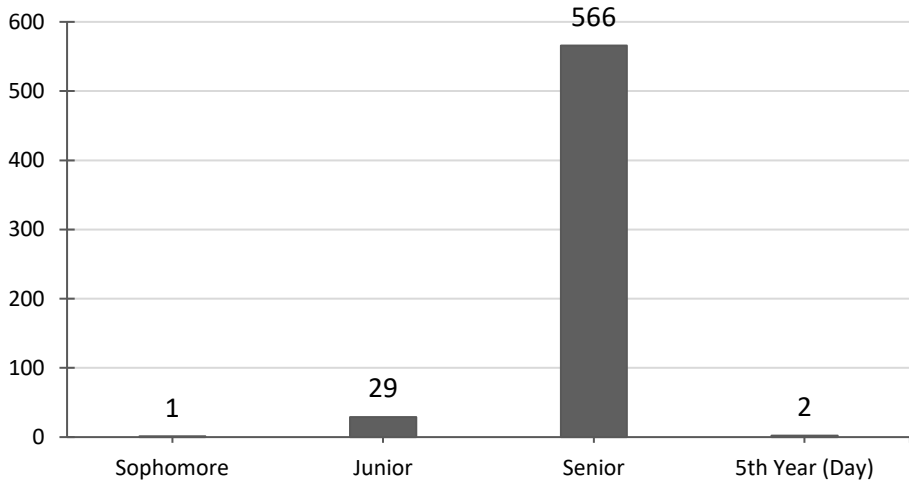

**Total Institute Headcount by Class**

**Total Day Students**

**Total CPCE Students**

**Total Students on Co-op**

**Colleges of the Fenway**

**Total Institute Headcount by Class and Gender**
**Total Students**

Class	Female	Male	Unknown	Total
1st Year (CPCE)	4	54	17	<b>75</b>
2nd Year (CPCE)	4	32	3	<b>39</b>
3rd Year (CPCE)	5	39	4	<b>48</b>
4th Year (CPCE)	7	34	4	<b>45</b>
5th Year (CPCE)	13	43	2	<b>58</b>
6th Year (CPCE)	15	49	4	<b>68</b>
Graduate (CPCE)	28	95	6	<b>129</b>
Freshman	260	1022	-	<b>1282</b>
Sophomore	185	702	-	<b>887</b>
Junior	180	690	-	<b>870</b>
Senior	156	699	-	<b>855</b>
5th Year (Day)	3	33	-	<b>36</b>
Graduate (Day)	36	42	-	<b>78</b>
Special	25	20	5	<b>50</b>
<b>Total</b>	<b>921</b>	<b>3554</b>	<b>45</b>	<b>4520</b>